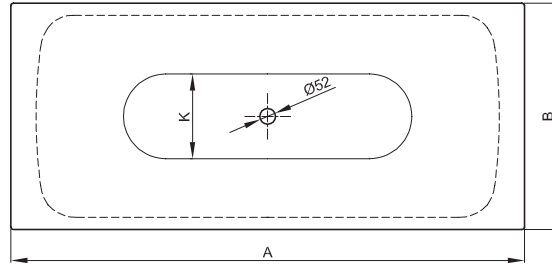

Technical Data Sheet

BETTELUX SHAPE

Built-in bath right angled for **BETTELUX SHAPE BATH FRAME**, enamelled inside and outside

Design: Tesseraux + Partner

Adequate position to connect the drainage

dimension	A	B	I	article no.	volume **
170 x 75 x 45 cm	1700	750	1270	3451 available from week 22/2015	156 litre
180 x 80 x 45 cm	1800	800	1345	3452 "	185 litre
190 x 90 x 45 cm	1900	900	1420	3453 "	234 litre

all measurements in mm.

BETTELUX SHAPE BATH FRAME

Frame for **BETTELUX SHAPE**, steel, powder-coated fine structure matt

article no.	Q001	Q002	Q003
	available from week 22/2015		
dimension	170 x 75 cm	180 x 80 cm	190 x 90 cm
Colours	can be delivered in		
	<ul style="list-style-type: none"> • white (807) • taupe (809) • black (815) • sky (816) • mint (817) • rose (818) 		

**Water content less 70 litres (for human displacement). subject to alteration and production tolerance.