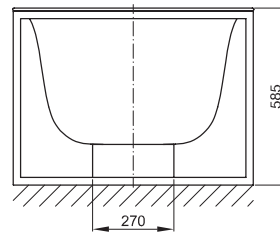

Technical Data Sheet

BETTELUX SHAPE

Built-in bath right angled for **BETTELUX SHAPE BATH FRAME**, enamelled inside and outside

Design: Tesseraux + Partner

Adequate position to connect the drainage

dimension	A	B	I	article no.	volume **
170 x 75 x 45 cm	1700	750	1270	3451 available from week 22/2015	156 litre
180 x 80 x 45 cm	1800	800	1345	3452 "	185 litre
190 x 90 x 45 cm	1900	900	1420	3453 "	234 litre

all measurements in mm.

BETTELUX SHAPE BATH FRAME

Frame for **BETTELUX SHAPE**, steel, powder-coated fine structure matt

article no.	Q001	Q002	Q003
	available from week 22/2015		
dimension	170 x 75 cm	180 x 80 cm	190 x 90 cm
Colours	can be delivered in		
	<ul style="list-style-type: none"> • white (807) • taupe (809) • black (815) • sky (816) • mint (817) • rose (818) 		