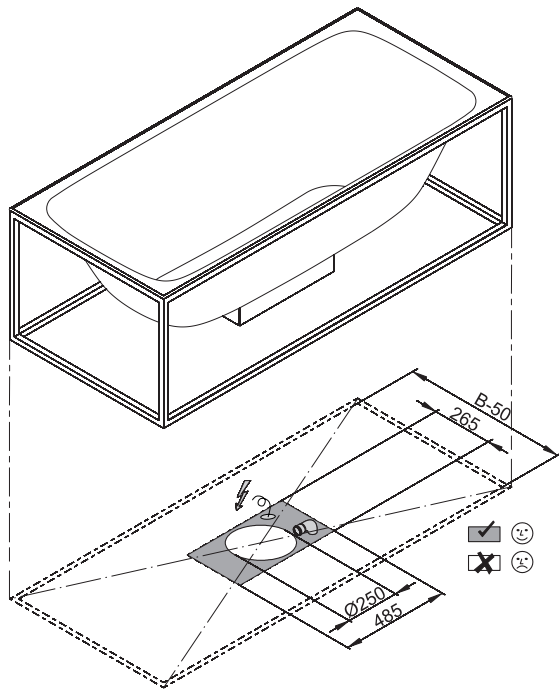

Technical Data Sheet

BETTELUX SHAPE

Built-in bath right angled for **BETTELUX SHAPE BATH FRAME**, enamelled inside and outside

Design: Tesseraux + Partner

Adequate position to connect the drainage

dimension	A	B	I	article no.	volume **
170 x 75 x 45 cm	1700	750	1270	3451 available from week 22/2015	156 litre
180 x 80 x 45 cm	1800	800	1345	3452 "	185 litre
190 x 90 x 45 cm	1900	900	1420	3453 "	234 litre

all measurements in mm.

BETTELUX SHAPE BATH FRAME

Frame for **BETTELUX SHAPE**, steel, powder-coated fine structure matt

article no.	Q001	Q002	Q003
	available from week 22/2015		
dimension	170 x 75 cm	180 x 80 cm	190 x 90 cm
Colours	can be delivered in		
	<ul style="list-style-type: none"> • white (807) • taupe (809) • black (815) • sky (816) • mint (817) • rose (818) 		