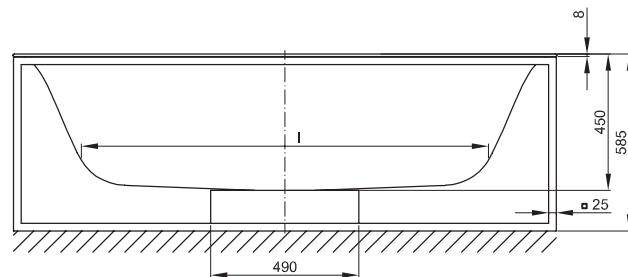

Technical Data Sheet

BETTELUX SHAPE

Built-in bath right angled for **BETTELUX SHAPE BATH FRAME**, enamelled inside and outside

Design: Tesseraux + Partner

Adequate position to connect the drainage

dimension	A	B	I	article no.	volume **
170 x 75 x 45 cm	1700	750	1270	3451 available from week 22/2015	156 litre
180 x 80 x 45 cm	1800	800	1345	3452 "	185 litre
190 x 90 x 45 cm	1900	900	1420	3453 "	234 litre

all measurements in mm.

BETTELUX SHAPE BATH FRAME

Frame for **BETTELUX SHAPE**, steel, powder-coated fine structure matt

article no.	Q001	Q002	Q003
	available from week 22/2015		
dimension	170 x 75 cm	180 x 80 cm	190 x 90 cm
Colours	can be delivered in		
	<ul style="list-style-type: none"> • white (807) • taupe (809) • black (815) • sky (816) • mint (817) • rose (818) 		

**Water content less 70 litres (for human displacement). subject to alteration and production tolerance.