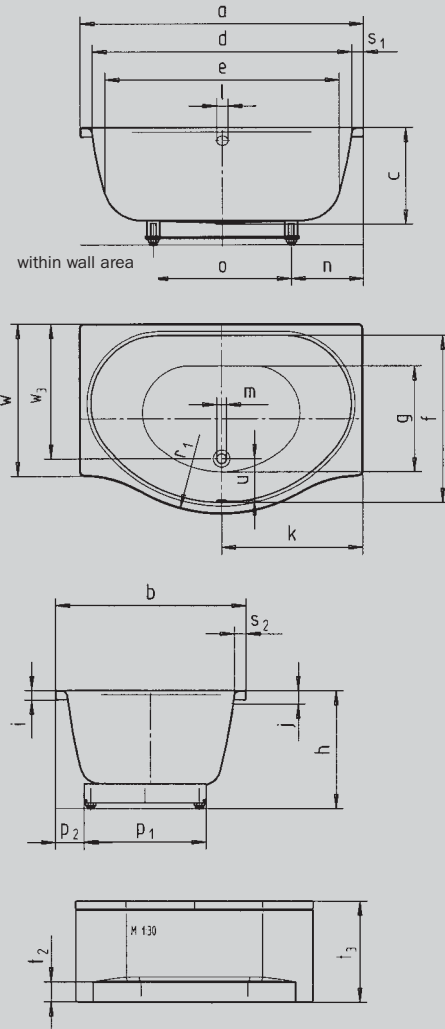

DUO POOL

- 50.5 cm deep tub for submerging
- lots of space and freedom of movement despite its compact external dimensions
- provides perfect bathing comfort even in small bathrooms
- made of Kaldewei steel enamel 3.5 mm
- also available with panel

Model No.		150
External length	a	1500 mm
External width	b	1000 mm
Depth	c	505 mm
Internal length (top)	d	1300 mm
Internal length (bottom)	e	1200 mm
Internal width (top)	f ₁ ; f ₂	880 mm
Internal width (bottom)	g	560 mm
Height with feet	h	620-640 mm
Height of rim	i	50 mm
Distance top edge to centre of overflow hole	j	70 mm
Distance tub edge to centre of drain hole	k	750 mm
Diameter of overflow hole	l	52 mm
Diameter of drain hole	m	52 mm
Distance foot end of tub edge to centre of foot	n	385 mm
Distance between the feet	o	730 mm
Max. width of feet	p ₁ ; p ₂	640: 150 mm
Radius	r ₁	850 mm
Width of rim (lengthwise; diagonal)	s ₁ ; s ₂	60; 60 mm
Height of base	t ₂	135 mm
Height with support and panel	t ₃	640 mm
Distance between centre holes	u	220 mm
Installation dimension	w	800 mm
Distance tub edge (lengthwise) to drain hole	w ₃	710 mm
Water volume** in litres		240
Weight of the enamelled bath tub in kg		54
Anti-slip		Ø 435 mm
Full anti-slip		850 x 240 mm

Subject to technical alterations and tolerances.
 ** 70 litres displacement on average.