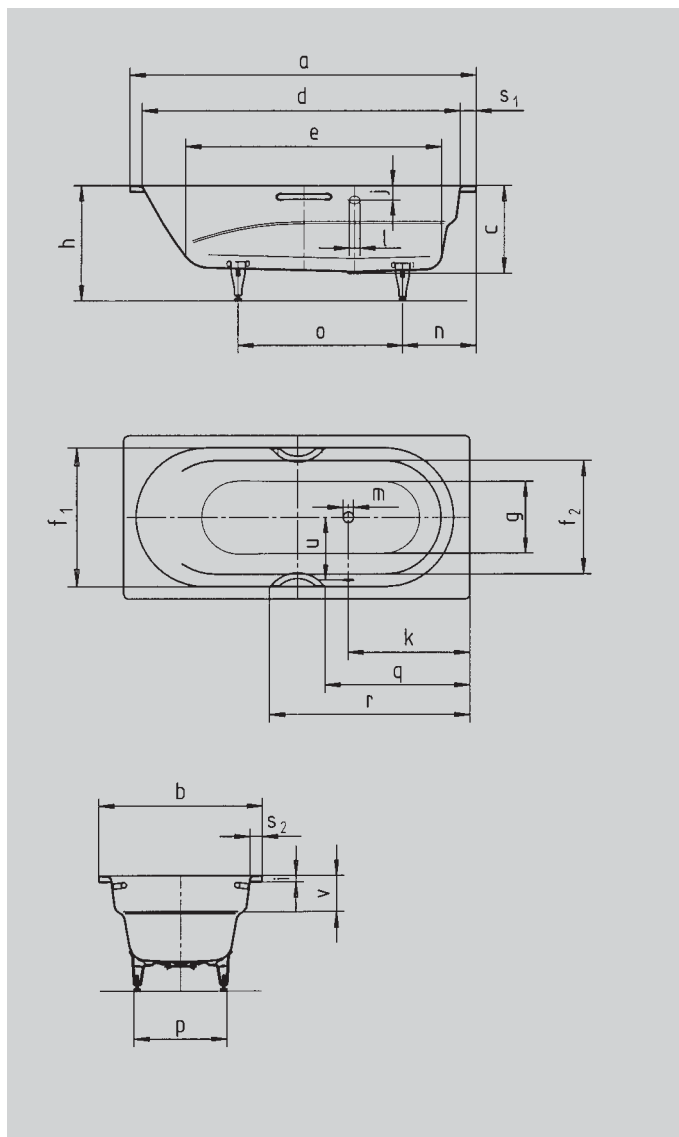

## VAIO STAR

- one-seater bathtub with side overflow and integrated arm rests
- classic four-cornered model
- made of Kaldewei steel enamel 3.5 mm
- also available with handles

Similar illustration

Model No.		960 / 961
External length	a	1700 mm
External width	b	800 mm
Depth	c	430 mm
Internal length (top)	d	1560 mm
<b>Internal length (bottom)</b>	<b>e</b>	<b>1255 mm</b>
Internal width (top)	f <sub>1</sub> ; f <sub>2</sub>	680; 555 mm
Internal width (bottom)	g	496 mm
Height with feet	h	555-590 mm
Height of rim	i	32 mm
Distance top edge to centre of overflow hole	j	70 mm
Distance tub edge to centre of drain hole	k	600 mm
Diameter of overflow hole	l	52 mm
Diameter of drain hole	m	52 mm
Distance foot end of tub edge to centre of foot	n	443 mm
Distance between the feet	o	670 mm
Max. width of feet	p	445 mm
Distance tub edge (foot end) to where handle starts (Mod. 961)	q	720 mm
Distance tub edge (foot end) to where handle ends (Mod. 961)	r	980 mm
Width of rim (foot end; lengthwise)	s <sub>1</sub> ; s <sub>2</sub>	80; 60 mm
Distance between centre holes	u	332 mm
Armrest depth	v	180 mm
Water volume** in litres		145
Weight of the enamelled bath tub in kg		50
Anti-slip		Ø 435 mm
Full anti-slip		900 x 300 mm

Subject to technical alterations, tolerances and errors. Similar illustration.  
 \*\* 70 litres displacement on average.