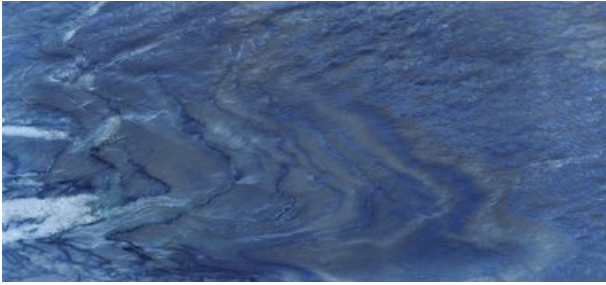

**BAHIA**  
**BAHIA WAVE BLUE**

PRODUCT CODE	A62GBHWE-BLE.N0X6P
SIZE	120X260CM
SERIES	BAHIA
COLOR	WAVE BLUE (BLUE)
TECHNOLOGY	PORCELAIN TILES, MEGA SLAB
STRUCTURE	SMOOTH
SURFACE LOOK	HIGH GLOSSY
EDGE	RECTIFIED
THICKNESS	6 MM
UNITY MEASURE	M <sup>2</sup>